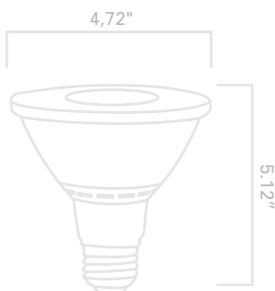

17W DIMMABLE PAR38 LED Floodlight

DIMMABLE

WET LOCATION

DAMP LOCATION

SHATTERPROOF

INSTANT ON

25,000 H

FLOODLIGHT

Pallet Options

12W
PAR38

MEDIUM BASE E26

- 150W Replacement Using Only 17W
- 3 year warranty
- Perfect to replace your floodlights bulbs

| SKU | Description | Lumens | Life (Hours) | Incandescent Replacement | M.O.L. | Beam Angle | CCT | CRI |
|-----|------------------------|--------|--------------|--------------------------|--------|------------|-------|-----|
| | 17W Dimmable LED PAR38 | 1300 | 25,000 | 150W | 5.12" | 40° | 3000K | 82 |
| | 17W Dimmable LED PAR38 | 1300 | 25,000 | 150W | 5.12" | 40° | 5000K | 82 |