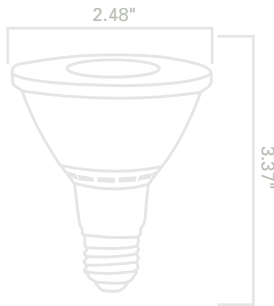

7W DIMMABLE PAR20 LED Floodlight

DIMMABLE

DAMP LOCATION

SHATTERPROOF

INSTANT ON

25,000 H

FLOODLIGHT

Pallet Options

- 50W Replacement Using Only 7W
- COB technology
- 3 year warranty
- Perfect to replace your floodlights bulbs

Integrated LED Chip Technology

SKU	Description	Lumens	Life (Hours)	Incandescent Replacement	M.O.L.	Beam Angle	CCT	CRI	
	7W Dimmable LED PAR20	470	25,000	50W	3.37"	25°	2700K	82	
	7W Dimmable LED PAR20	470	25,000	50W	3.37"	25°	3000K	82	
	7W Dimmable LED PAR20	470	25,000	50W	3.37"	25°	5000K	82	