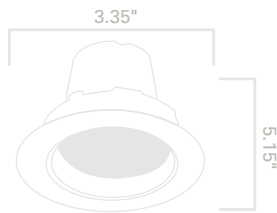

# 11W Dimmable 4" Gimbal Recessed Can LED RETROFIT KIT

**DIMMABLE**

**DAMP LOCATION**

**SHATTERPROOF**

**INSTANT ON**

**35,000 H**

- 65W Replacement Using Only 11W
- 5 year warranty
- Installs in seconds
- Integrated LED chip technology
- Perfect to replace your incandescent and halogen cans

**Integrated LED Chip Technology. No Bulbs.**

SKU	Description	Lumens	Life (Hours)	Incandescent Replacement	Beam Angle	CCT	CRI	
	11W LED 4" Gimbal Recessed Can	650	35,000	65W	120°	3000K	80	