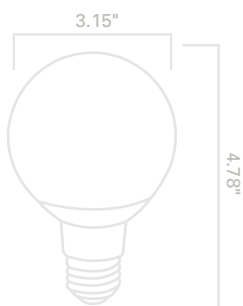

6W G25 LED GLOBE

- 40W Replacement Using Only 6W
- 3 year warranty
- Perfect to replace your general household bulbs

SKU	Description	Lumens	Life (Hours)	Incandescent Replacement	M.O.L.	Beam Angle	CCT	CRI	
	6W Dimmable LED Globe	450	25,000	40W	4.78"	230°	3000K	83	
	6W LED Globe	450	25,000	40W	4.78"	230°	3000K	82	