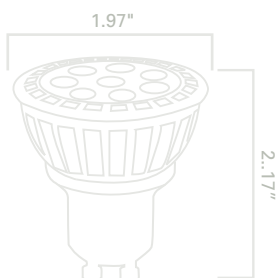

# 7W DIMMABLE GU10 LED SPOTLIGHT

-  ENCLOSED FIXTURE
-  DIMMABLE
-  DAMP LOCATION
-  SHATTERPROOF
-  INSTANT ON
-  25,000 H
-  SPOTLIGHT
-  BRIGHT WHITE

Pallet Options

- 50W Replacement Using Only 7W
- 3 year warranty
- Perfect to replace your spotlight bulbs

Integrated LED Chip Technology

SKU	Description	Lumens	Life (Hours)	Incandescent Replacement	M.O.L.	Beam Angle	CCT	CRI
	7W Dimmable LED GU10	520	25,000	50W	2.17"	40°	3000K	82