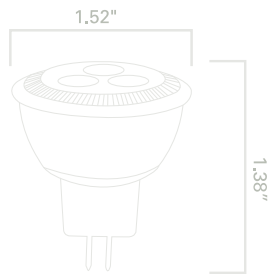

4W MR11 12V LED SPOTLIGHT

- DAMP LOCATION**
- SHATTERPROOF**
- INSTANT ON**
- 25,000 H**
- SPOTLIGHT**
- COOL WHITE**

Pallet Options

- 30W Replacement Using Only 4W
- 3 year warranty
- Perfect to replace your spotlight bulbs

Integrated LED Chip Technology

Description	Lumens	Life (Hours)	Incandescent Replacement	M.O.L	CRI	Beam Angle	CCT
4W LED MR11 GU4 12V	260	25,000	30W	1.52"	80	35°	4000K