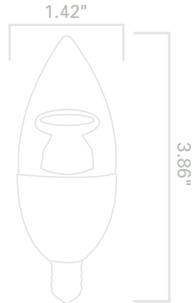

# 4.5W Dimmable Clear Torpedo LED CANDELABRA

DIMMABLE

DAMP LOCATION

SHATTERPROOF

INSTANT ON

25,000 H

CHANDELIER

SOFT WHITE

4.5W  
CLEAR  
TORPEDO

CANDELABRA  
BASE E12

- 3 year warranty
- Outstanding color consistency from bulb to bulb
- Perfect to replace your chandelier bulbs

Pallet Options

SKU	Description	Lumens	Life (Hours)	Incandescent Replacement	Base	CRI	Beam Angle	CCT	
	4.5 Dimmable LED Candelabra Clear Torpedo	300	25,000	40W	E12	82	260°	2700K	